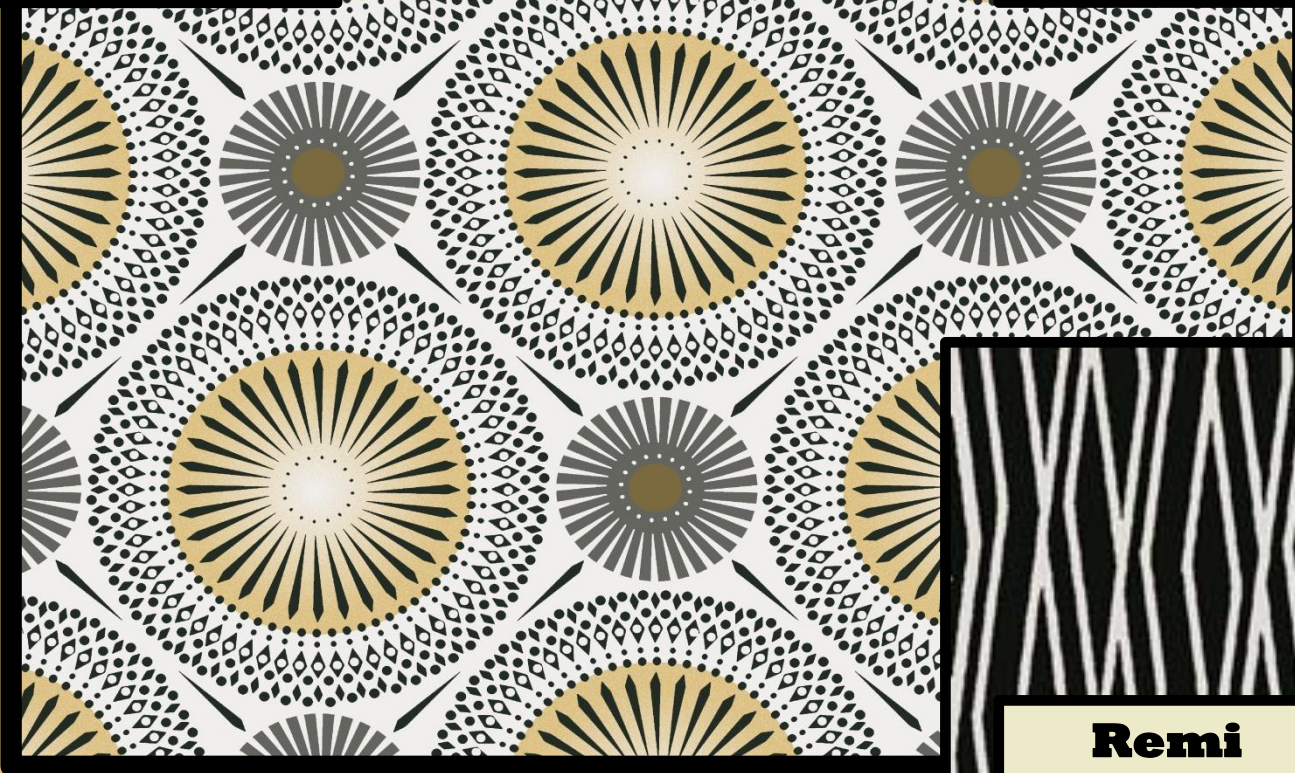

**Remi
Tuxedo**