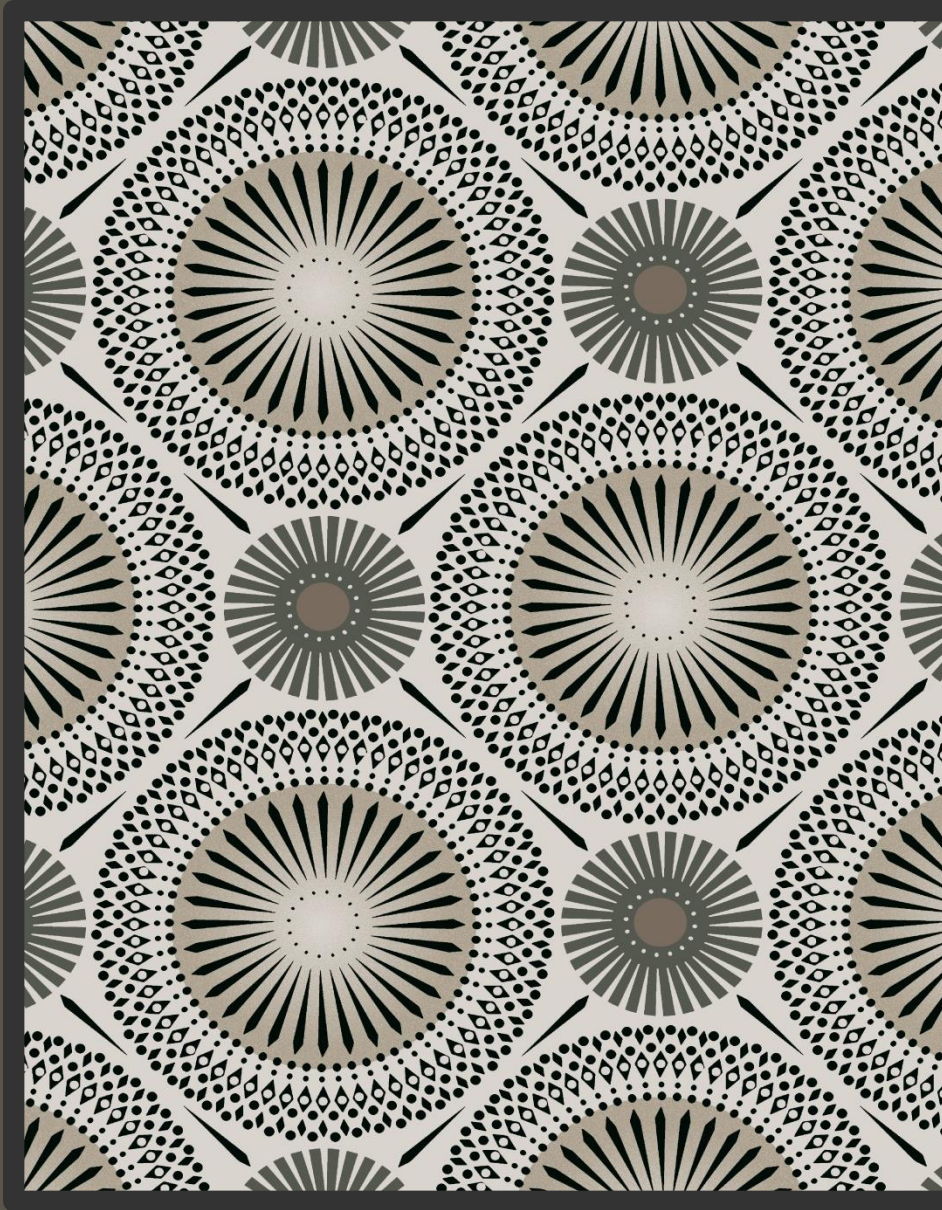

**Remi  
Marsala**

M  
A  
R  
S  
A  
L  
A

R  
E  
E  
Z  
A

S  
T  
O  
N  
E

R  
E  
E  
Z  
A

**Remi  
Stone**

**Remi  
Tuxedo**

S  
T  
O  
N  
E

**Reza Marsala**

R  
E  
M  
I

T  
E  
R  
R  
A

The image displays three square decorative pillows against a light grey background. Each pillow features a repeating pattern of thin, vertical, slightly wavy lines. The first pillow on the left is dark grey with light grey lines. The middle pillow is a teal color with light teal lines. The third pillow on the right is a brownish-grey color with light brown lines. Each pillow has a small, light-colored rectangular label in its upper-left corner with the name of the pattern in bold black text.

**Remi Onyx**

**Remi Bayside**

**Remi Stone**

The image displays three square decorative pillows against a light beige background. Each pillow features a unique, textured pattern. The first pillow, on the left, has a subtle, wavy pattern in shades of brown and tan. The second pillow, in the center, has a bold, high-contrast pattern of black and white wavy lines. The third pillow, on the right, has a pattern of fine, light-colored wavy lines on a slightly darker background. Each pillow has a small white rectangular label with black text in the upper left corner.