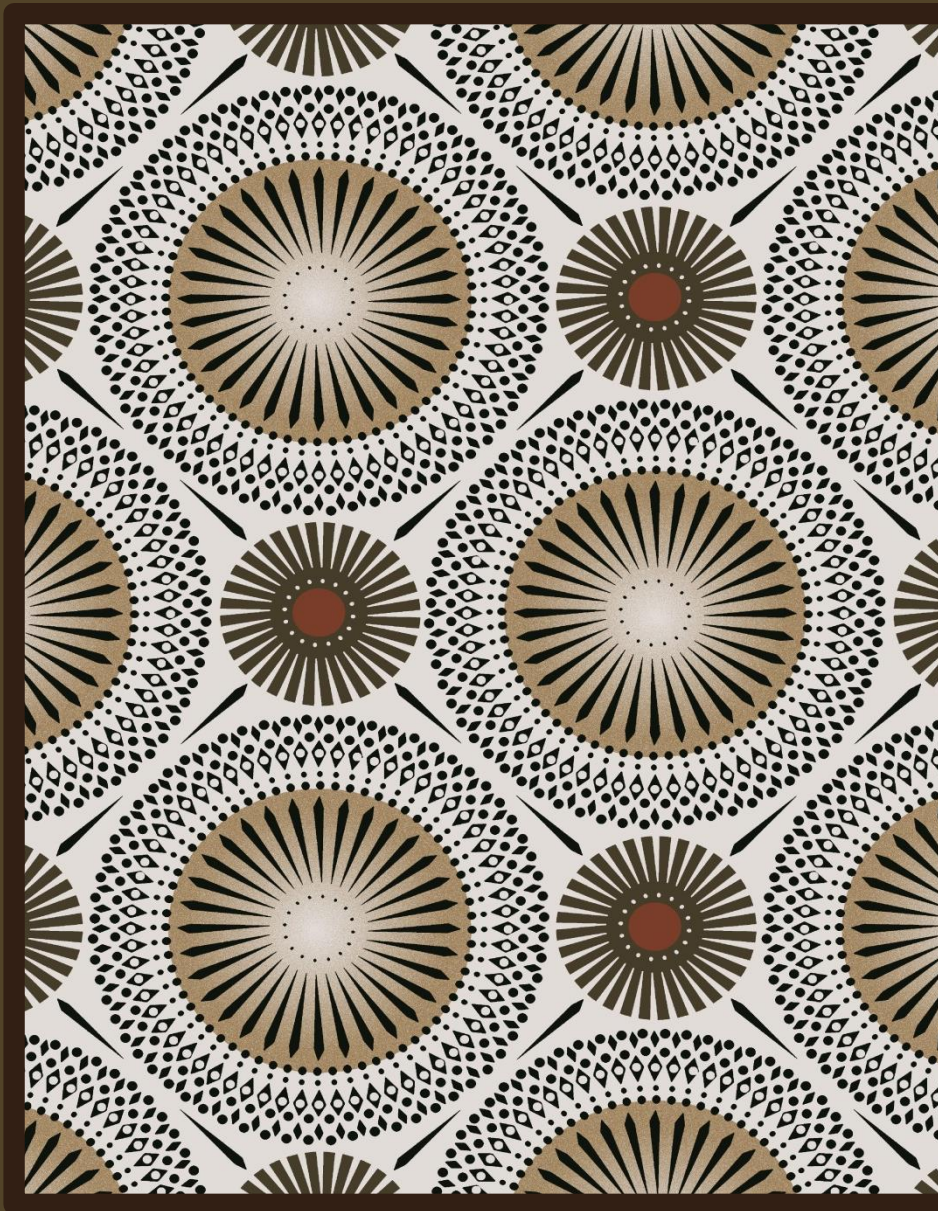

R
E
Z
A

**Remi
Terra**