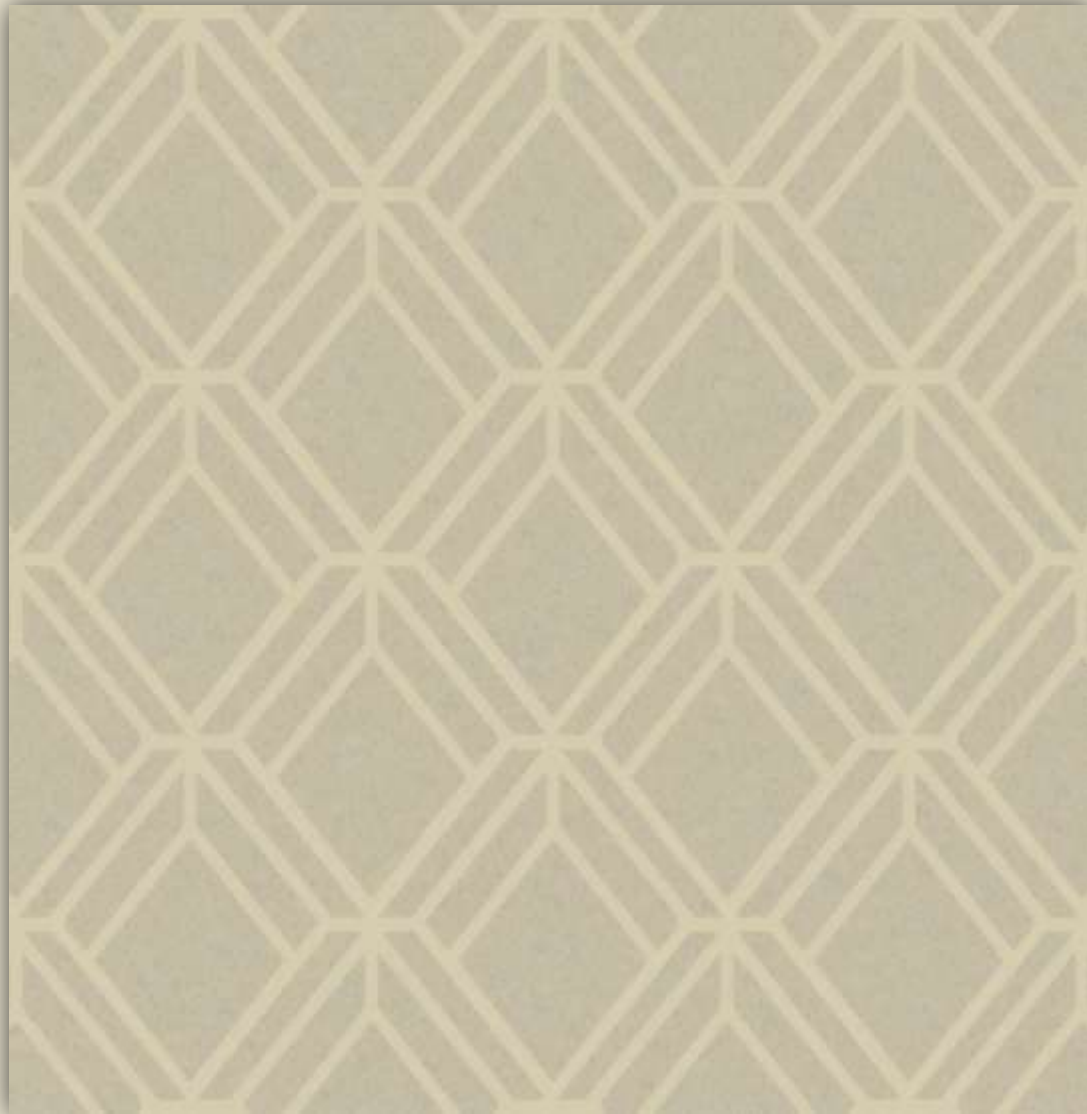

KELTON DUNE