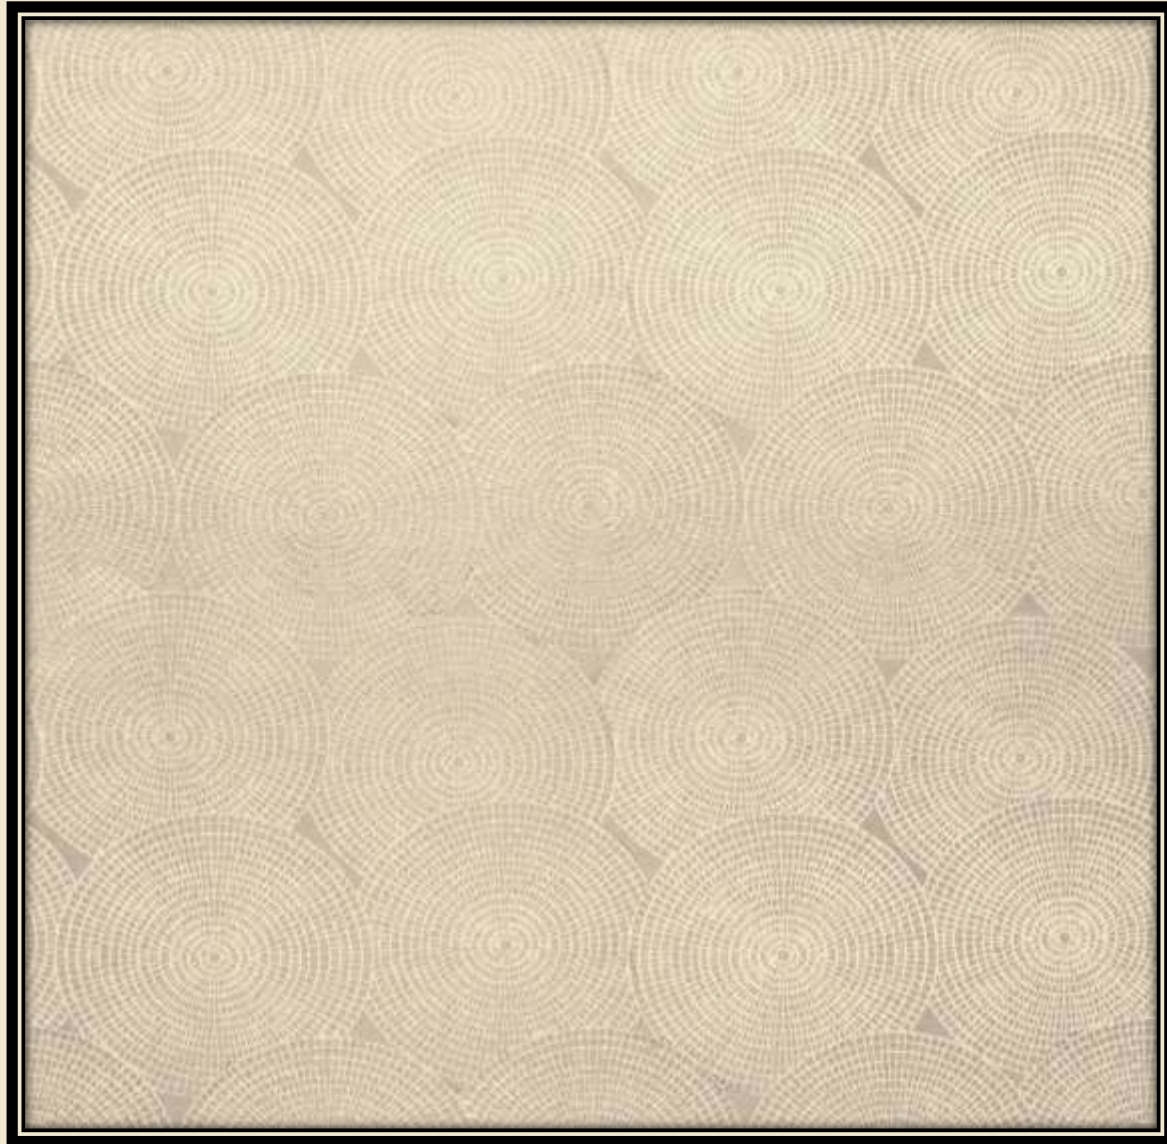

COMPASS SCONE