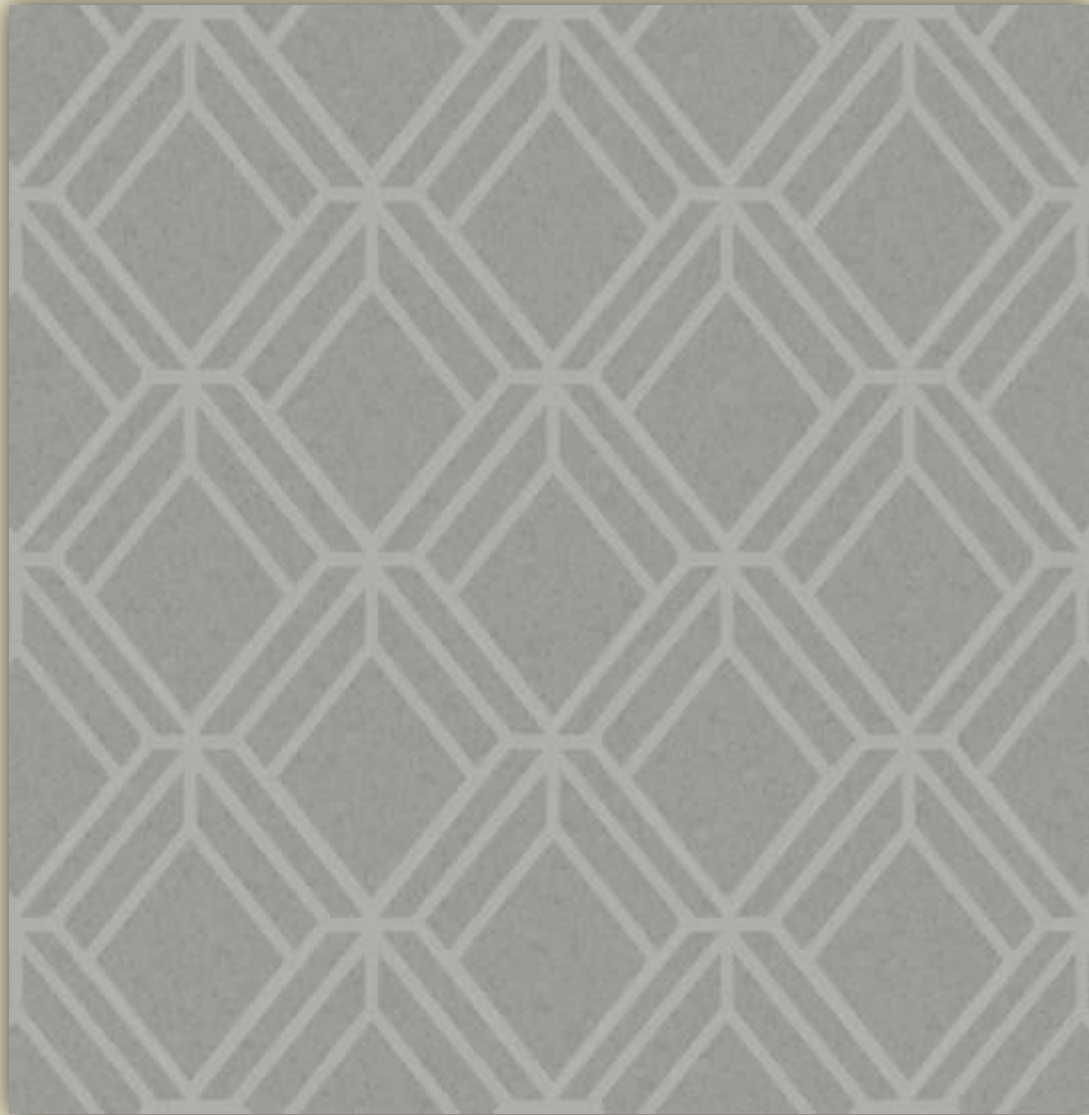

KELTON URBAN