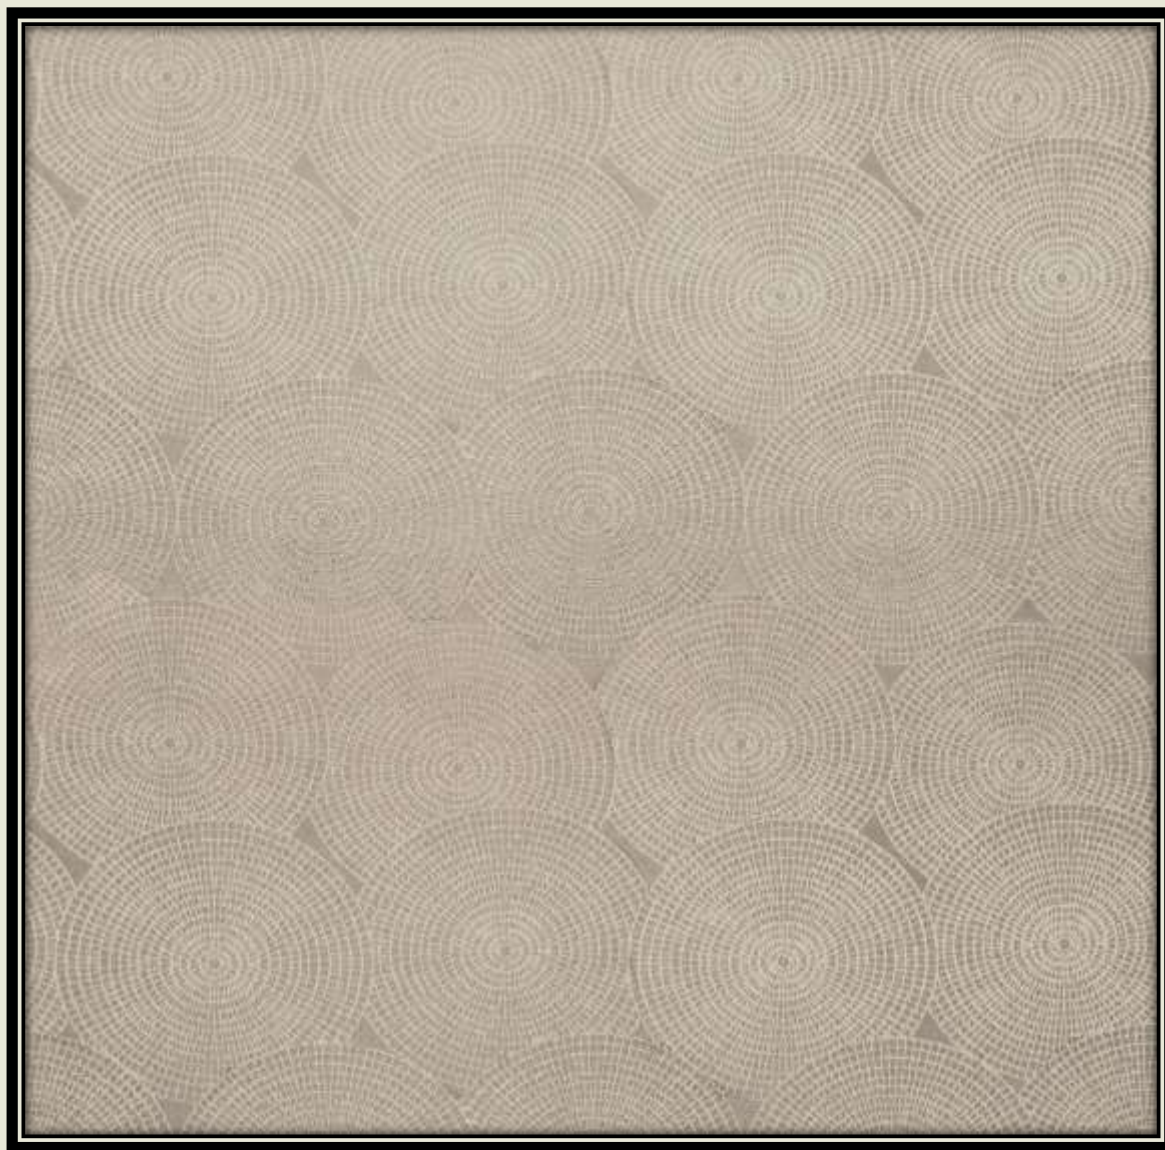

COMPASS DUNE