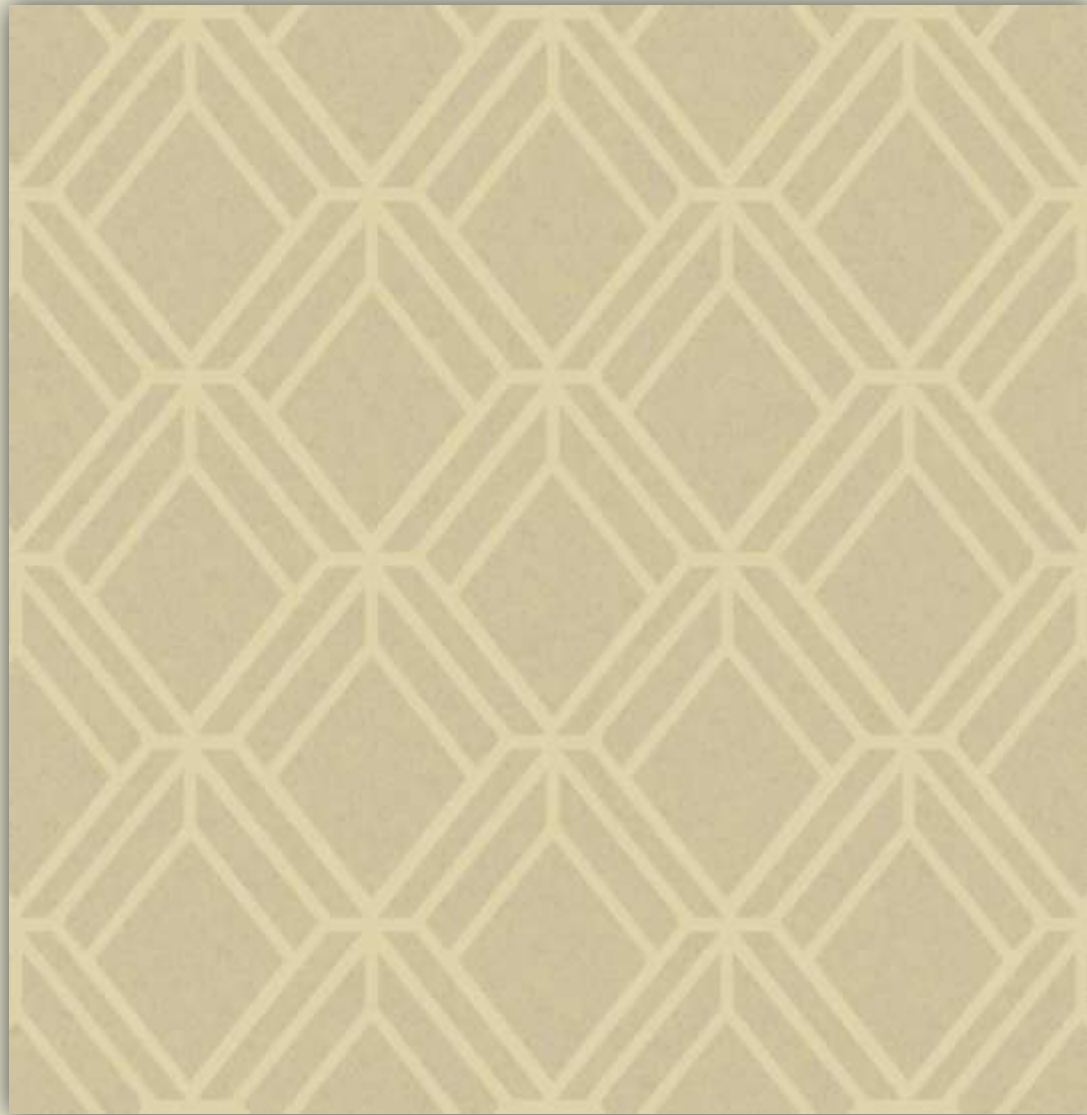

KELTON BEACH