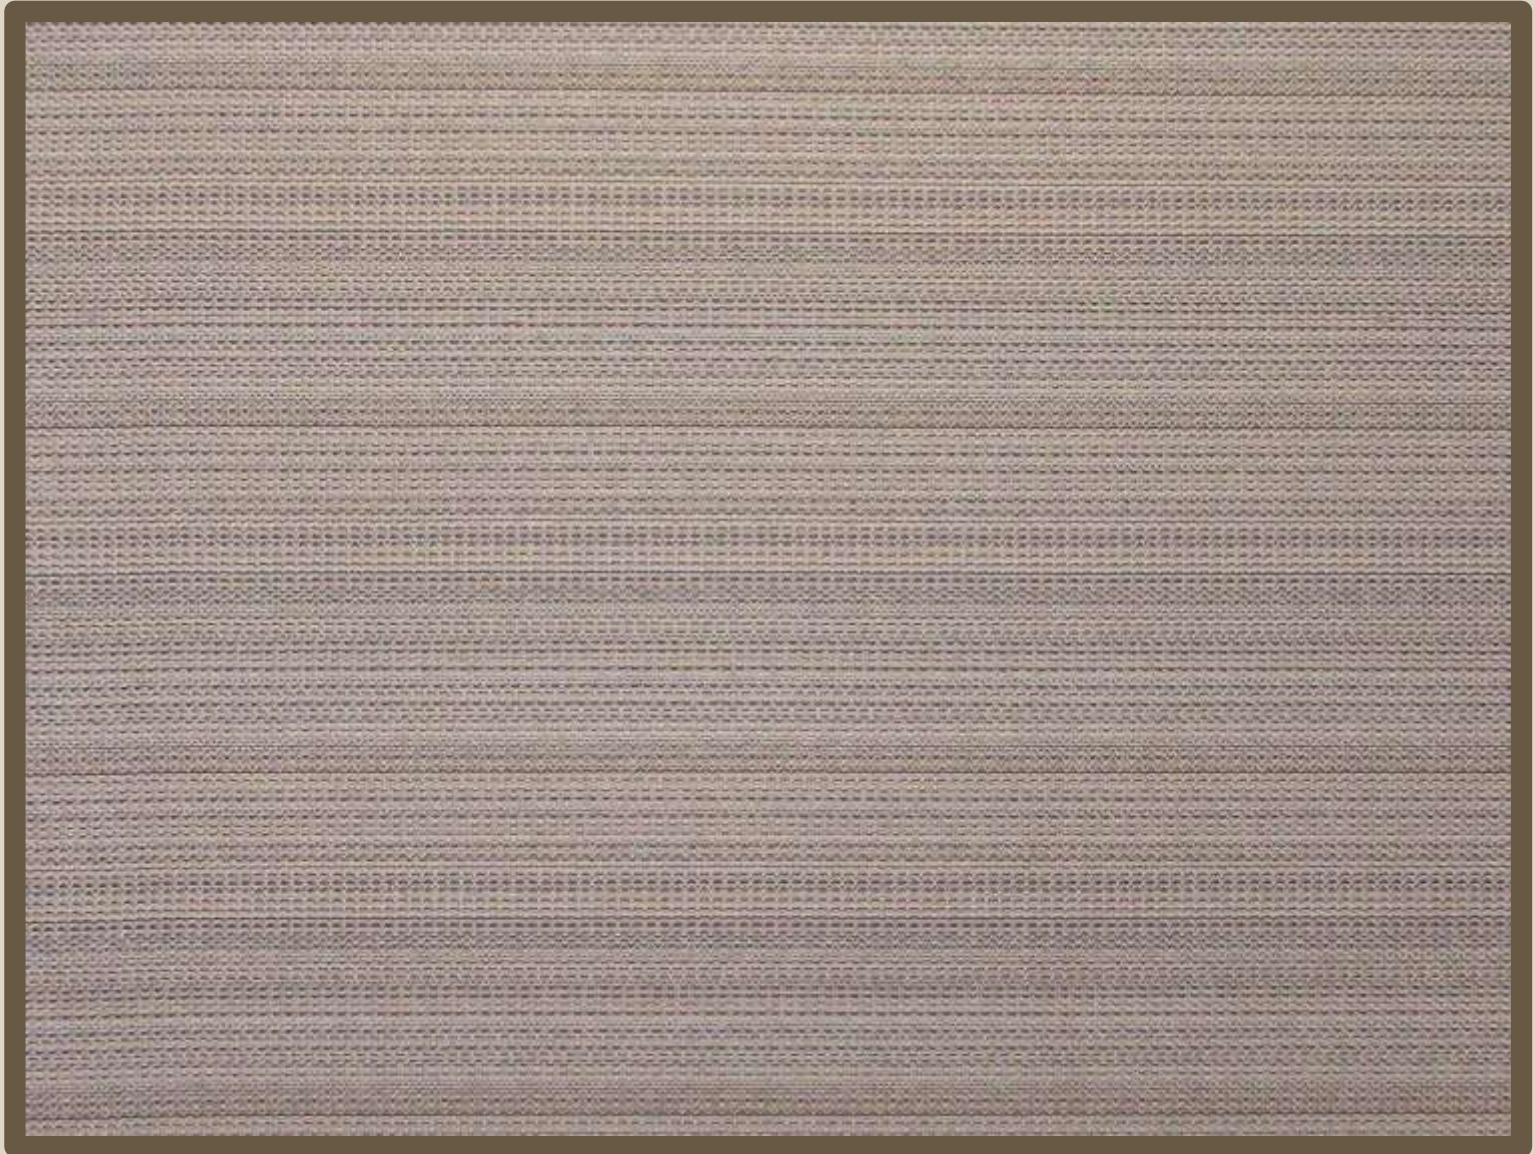

VENUE WALNUT