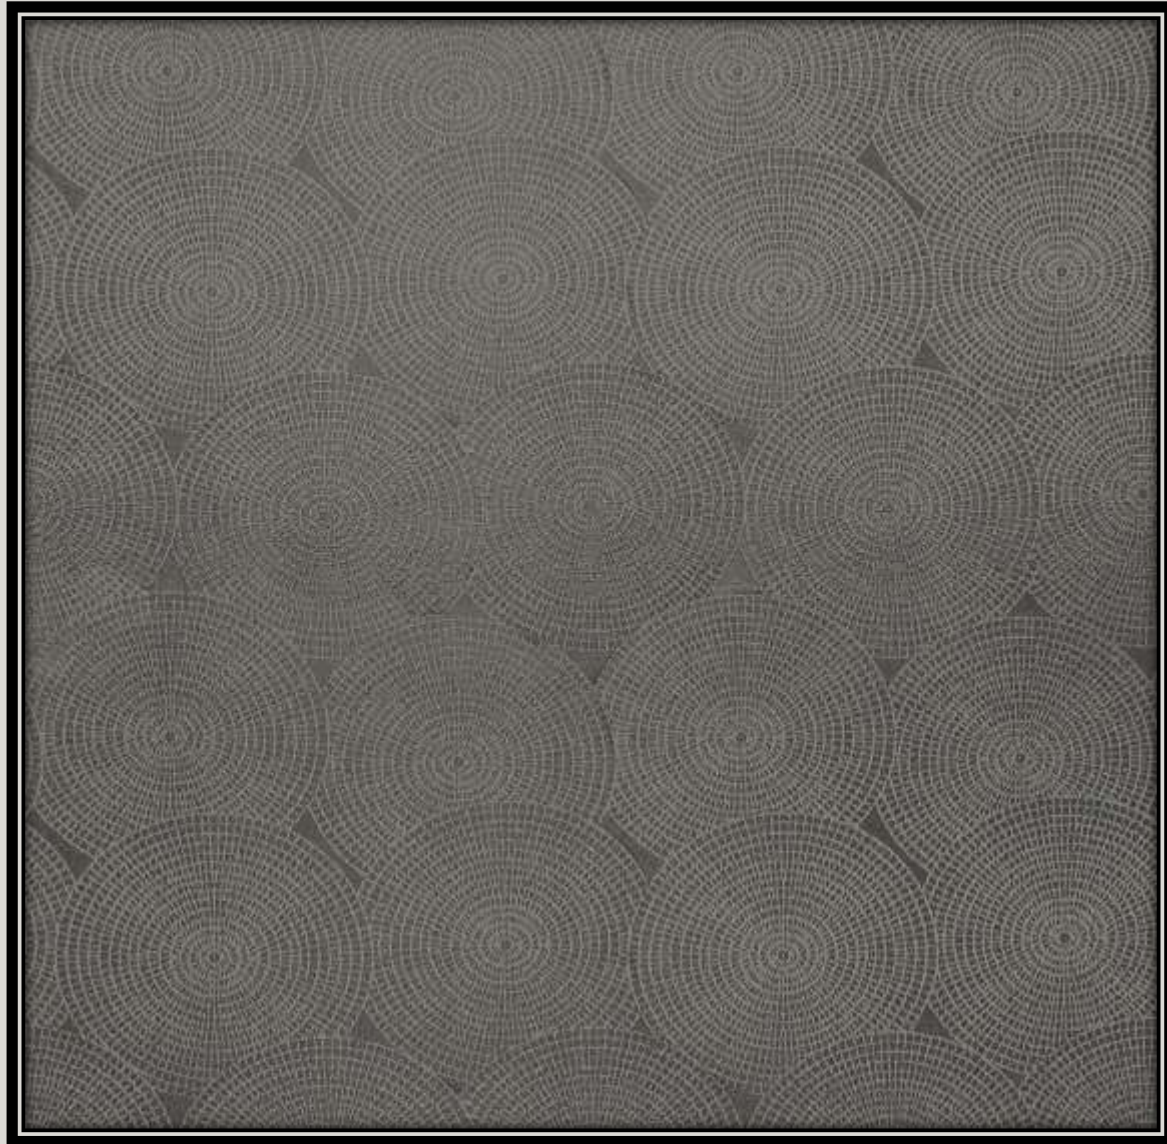

COMPASS LEGEND